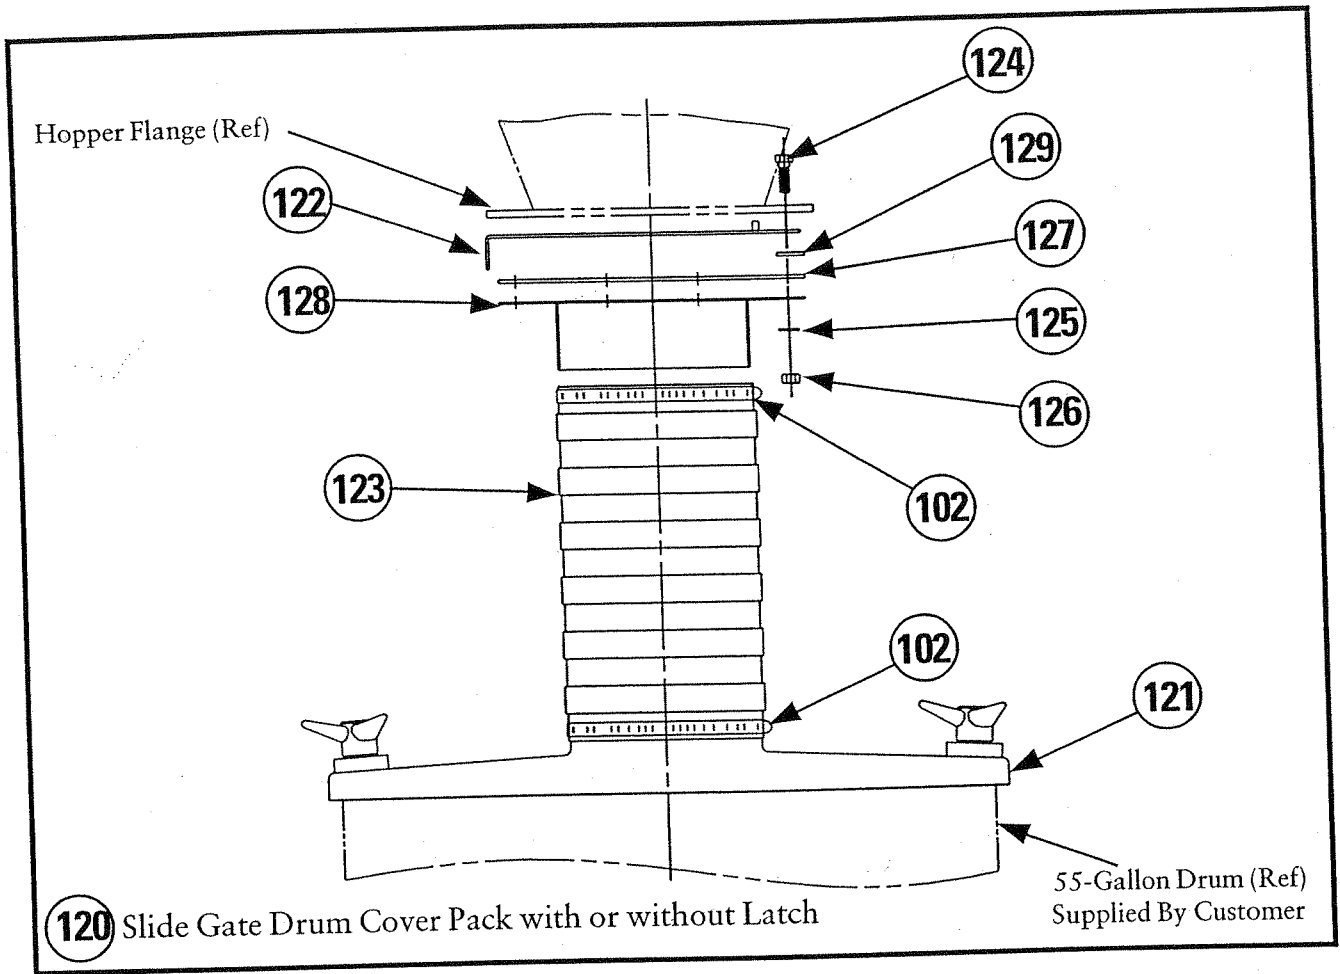

Parts Drawing 10
Slide Gate Drum Cover Pack

Replacement Parts List

Ref. No.	Part No.	Description	Model
102	516339	7" Flexible Hose Clamp	All
120	2SG-23919-01	Drum Cover/Slide Gate Pack without Latch	All
120	2SG-23919-02	Drum Cover/Slide Gate pack with Latch	All
121	3EA-20622-01	Drum Cover Assembly without Latch	All
121	3EA-23603-01	Drum Cover Assembly with Latch	All
122	4MA-11425-05	7" Slide Gate	All
123	516334	Flexible Hose 7.0" I.D.	All
124	8PP-09008-03	Bolt, Hex, Stl Zp G2 3/8-16 x .75	All
125	8PP-09006-08	Flat Washer, Stl Zp Type A 3/8	All
126	8PP-09011-10	Hex Nut, Stl Zp G2 3/8-16	All
127	6MM-11410-03	Spacer, Slide Gate Adapter Side (2 Required)	All
128	6MM-26024-00	7" Hopper Adapter	All
129	6MM-11410-04	Spacer, Slide Gate Adapter Back (1 Required)	All

EMPIRE
Parts and Service Line
800-497-4543