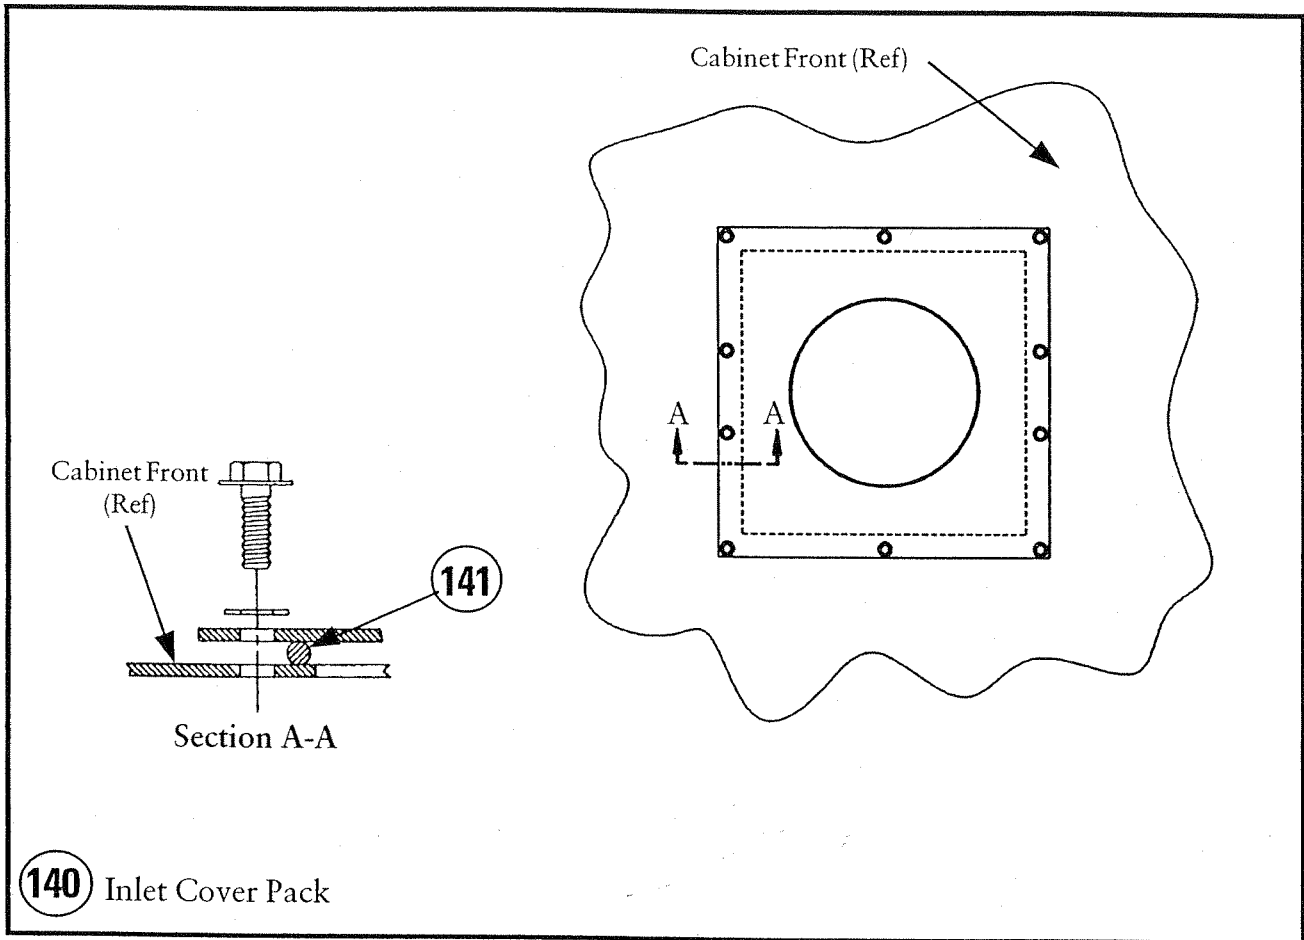

**Parts Drawing 11
Inlet Cover Pack**

Replacement Parts List

Ref. No.	Part No.	Description	Model

140	2SG-57091-03	12" O.D. Inlet Cover Pack with Sealer	EM 2-4
140	2SG-57091-02	10" O.D. Inlet Cover Pack with Sealer	EM 2-2
141	8PP-05097-00	Sealer 1/4" Dia.	All

EMPIRE
Parts and Service Line
800-497-4543