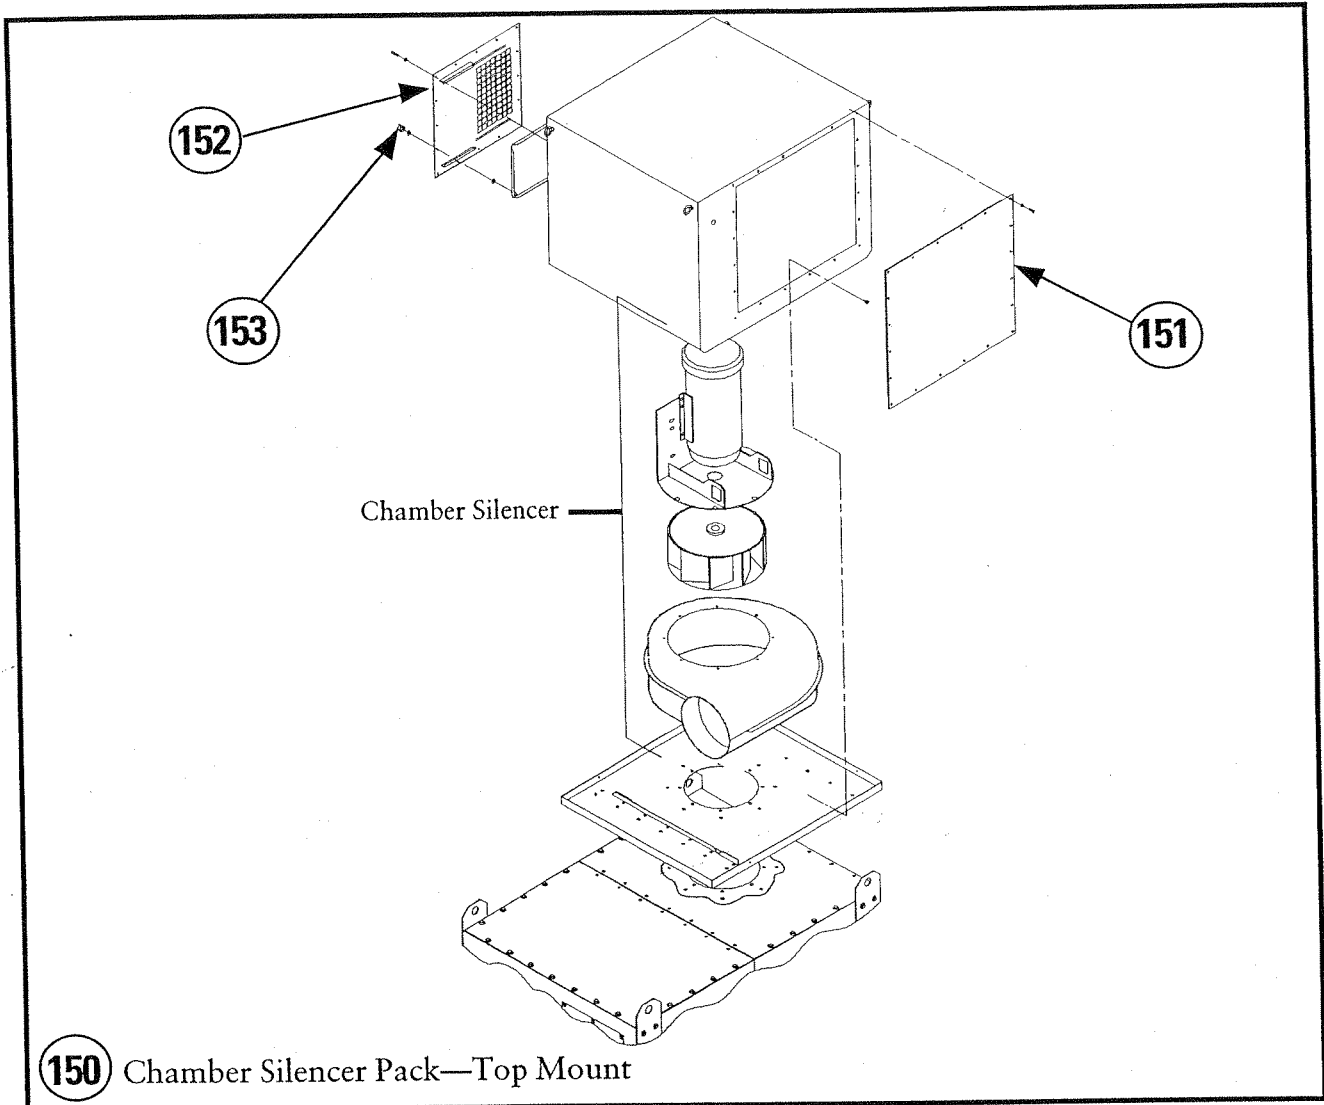

Parts Drawing 12
Chamber Silencer Pack—Top Mount
(10HP TRB Blower Configuration Only)

Replacement Parts List

Ref. No.	Part No.	Description	Model
150	3EA-57052-01	Chamber Silencer Pack - Top Mount	All
151	6MM-53133-00	Cover & Power Enclosure	All
152	2SG-57135-01	Damper Pack Silencer Outlet	All
153	516340	Knob	All

EMPIRE
Parts and Service Line
800-497-4543