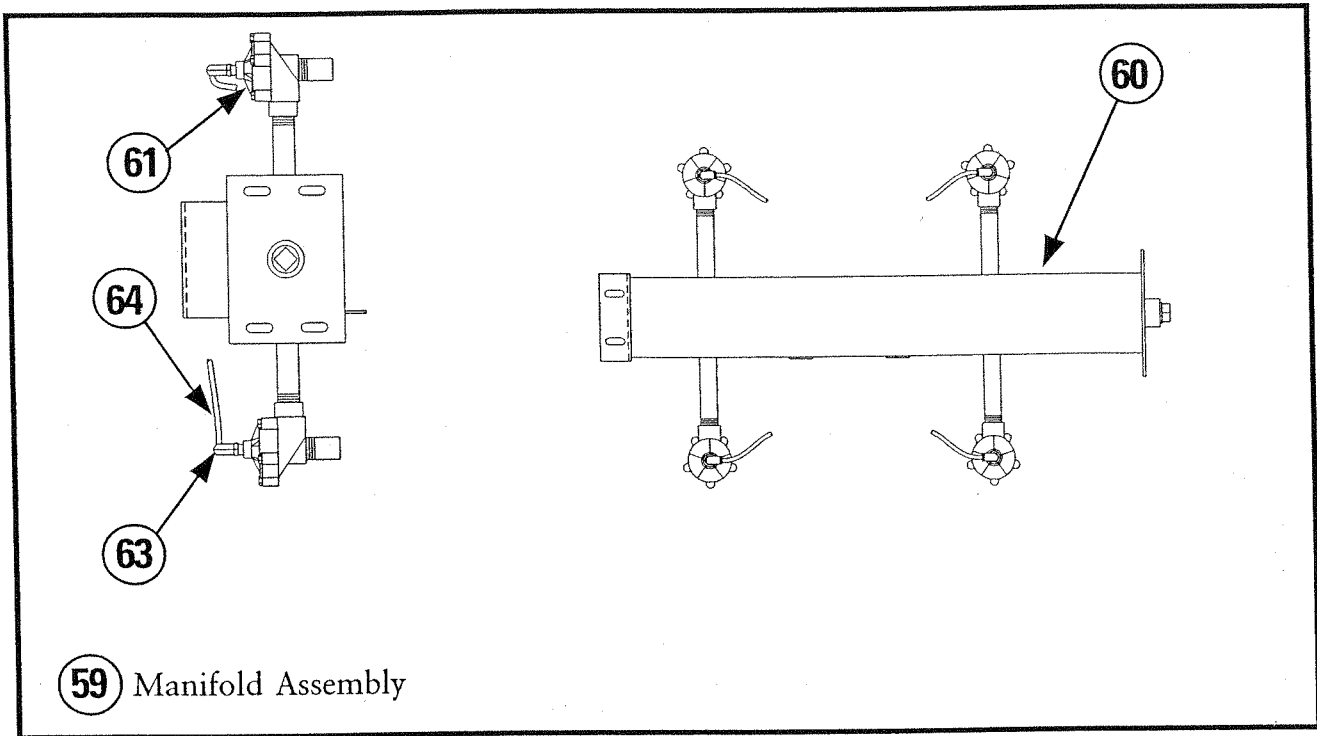

## Replacement Parts List

Ref. No.	Part No.	Description	Model
47	516328	Diaphragm Valve Rebuild Kit RCA 20T .....	All

**EMPIRE**  
 Parts and Service Line  
**800-497-4543**

**Parts Drawing 5  
Manifold Assembly**