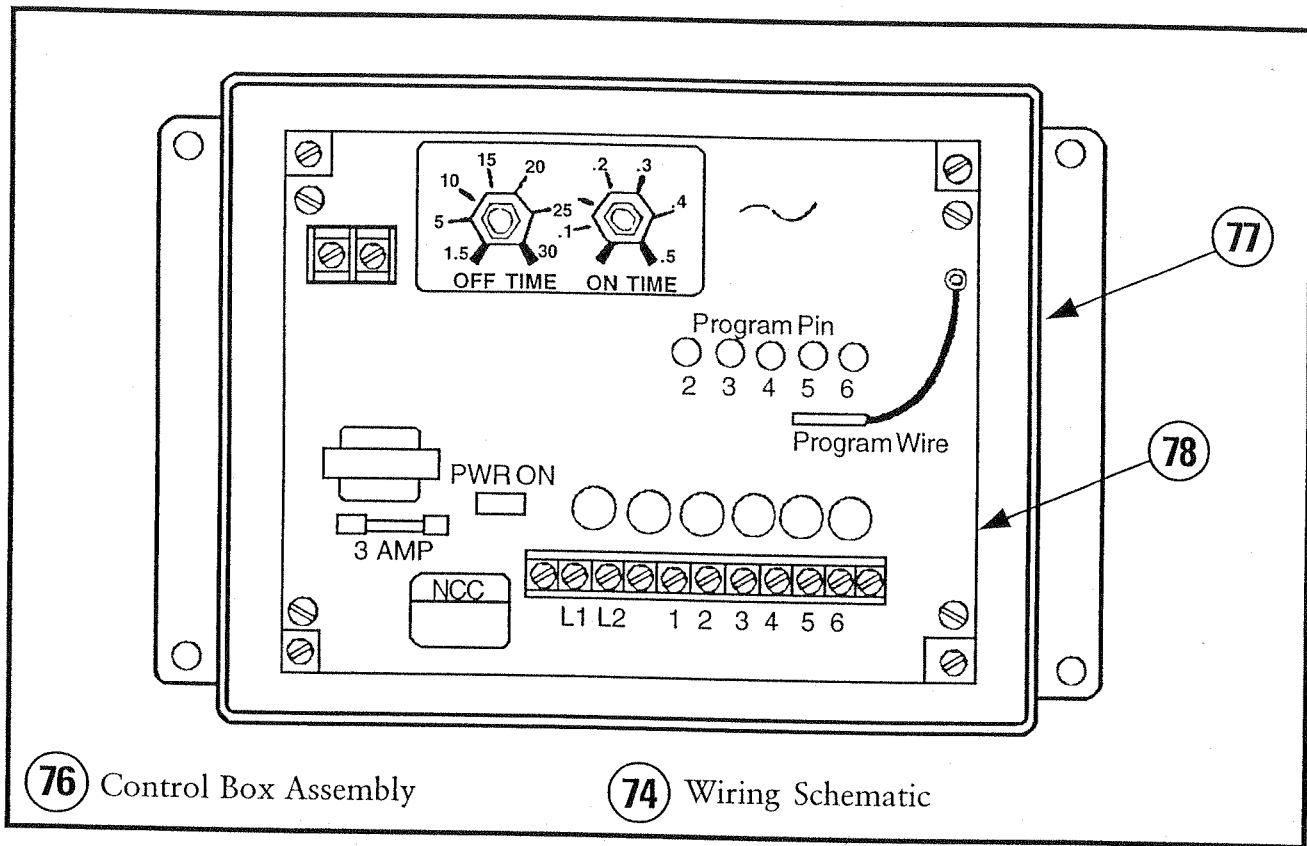

Parts Drawing 7
Control Box Assembly EM 2-4

Replacement Parts List

Ref. No.	Part No.	Description	Model
74	SIS-74918-01	Wiring Schematic 6 PIN	EM 2-4
76	3EA-58534-01	Control Box Assembly	EM 2-4
77	8PP-19057-00	Box 10 X 8 NEMA 4	EM 2-4
78	516331	Timer Board 6 PIN	EM 2-4

EMPIRE
Parts and Service Line
800-497-4543