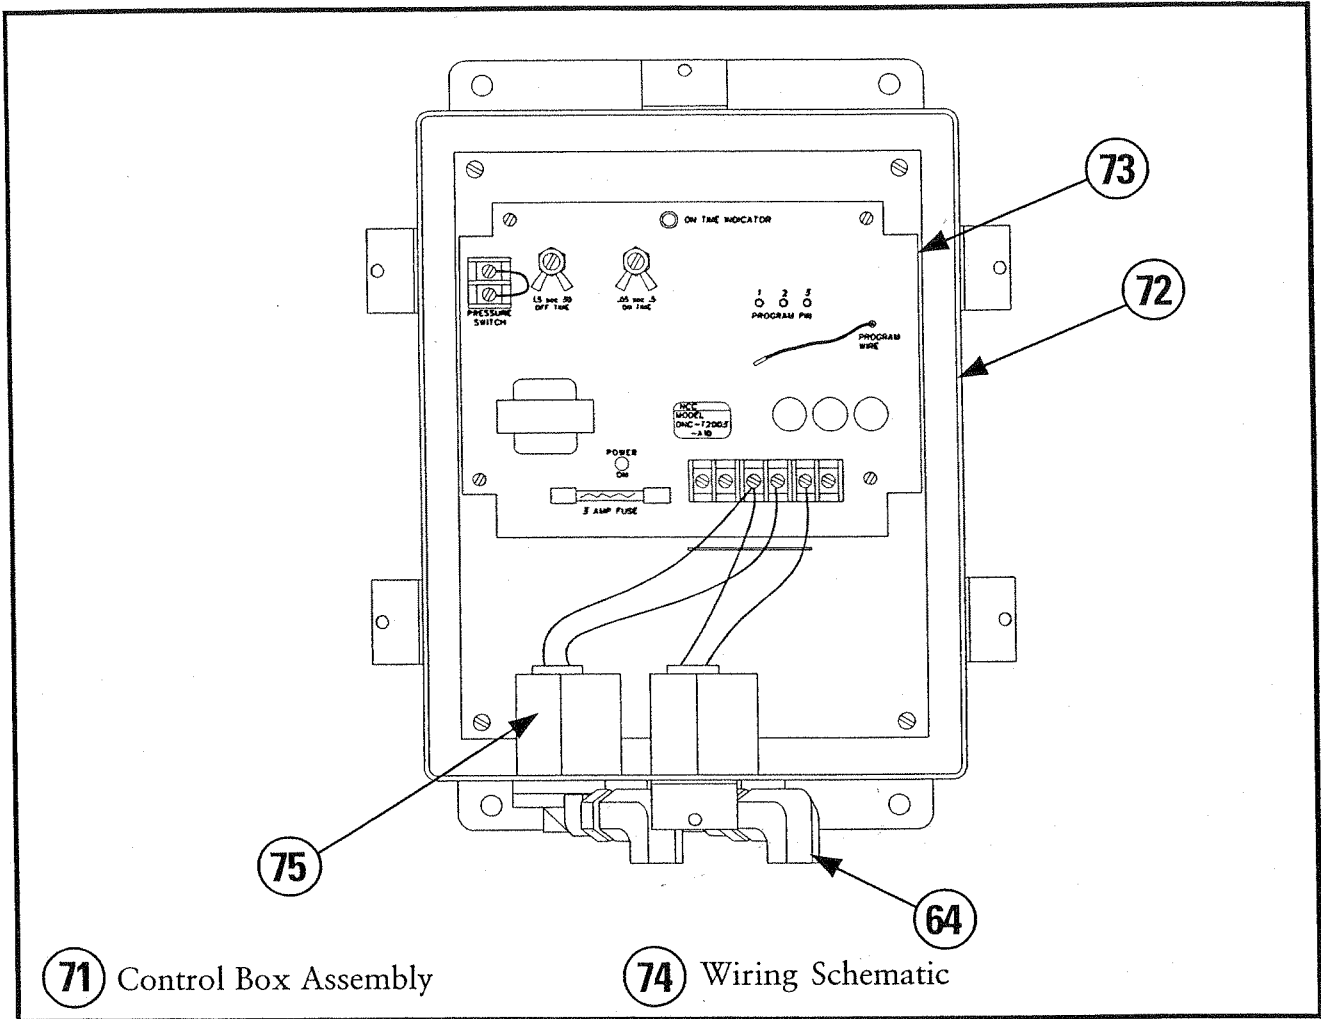

**Parts Drawing 6
Control Box Assembly EM 2-2**

Replacement Parts List

Ref. No.	Part No.	Description	Model
64	8PP-21462-00	Connector Elbow 1/4 O.D. Plastic 1/8 NPT	EM 2-2
71	3EA-57142-01	Control Box Assembly	EM 2-2
72	5PM-57143-01	Box 10 X 8 NEMA 4	EM 2-2
73	516330	Timer Board 3 PIN	EM 2-2
74	SIS-74918-01	Wiring Schematic	EM 2-2
75	516335	Solenoid Pilot Valve with Leads (Includes Fitting)	EM 2-2

**EMPIRE
Parts and Service Line
800-497-4543**