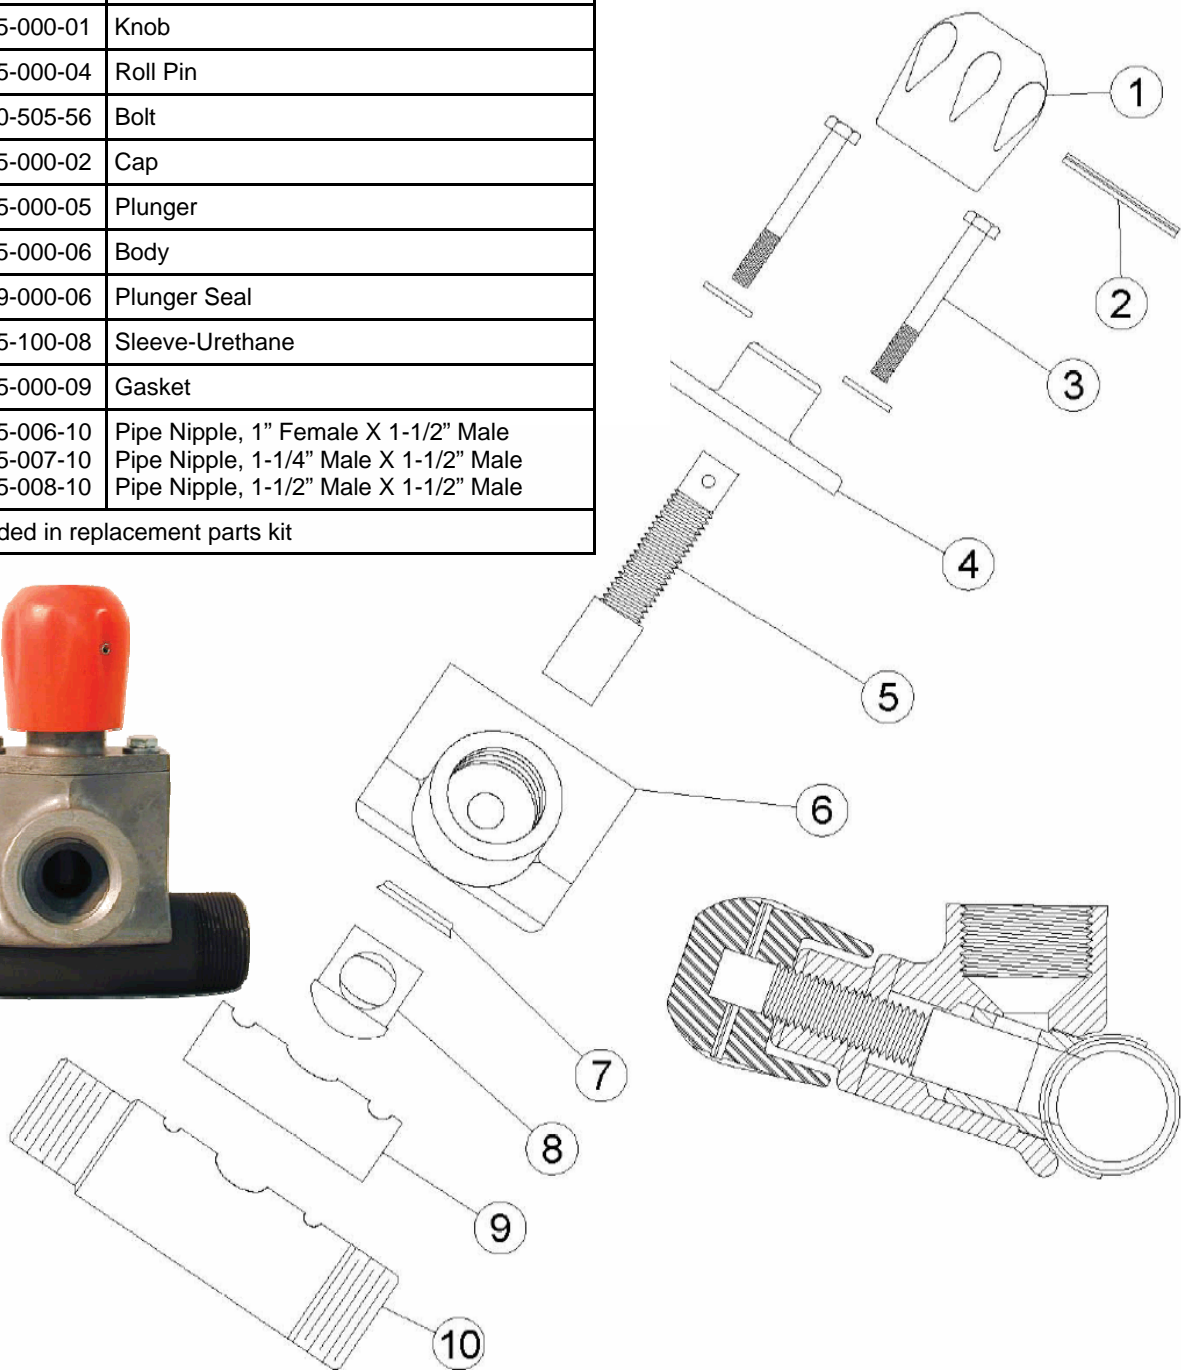

# SCHMIDT VALVES

## Schmidt Micro Valve

	2125-106	1" Micro Valve with Urethane Sleeve
	2125-107	1-1/4" Micro Valve with Urethane Sleeve
	2125-108	1-1/2" Micro Valve with Urethane Sleeve
<b>No.</b>	<b>Part No.</b>	<b>Description</b>
	2125-100-99	Replacement Parts Kit w/ Urethane Sleeve
1.	2125-000-01	Knob
2. *	2125-000-04	Roll Pin
3.	7010-505-56	Bolt
4.	2125-000-02	Cap
5. *	2125-000-05	Plunger
6.	2125-000-06	Body
7. *	2149-000-06	Plunger Seal
8. *	2125-100-08	Sleeve-Urethane
9. *	2125-000-09	Gasket
10.	2125-006-10	Pipe Nipple, 1" Female X 1-1/2" Male
	2125-007-10	Pipe Nipple, 1-1/4" Male X 1-1/2" Male
	2125-008-10	Pipe Nipple, 1-1/2" Male X 1-1/2" Male
* Included in replacement parts kit		