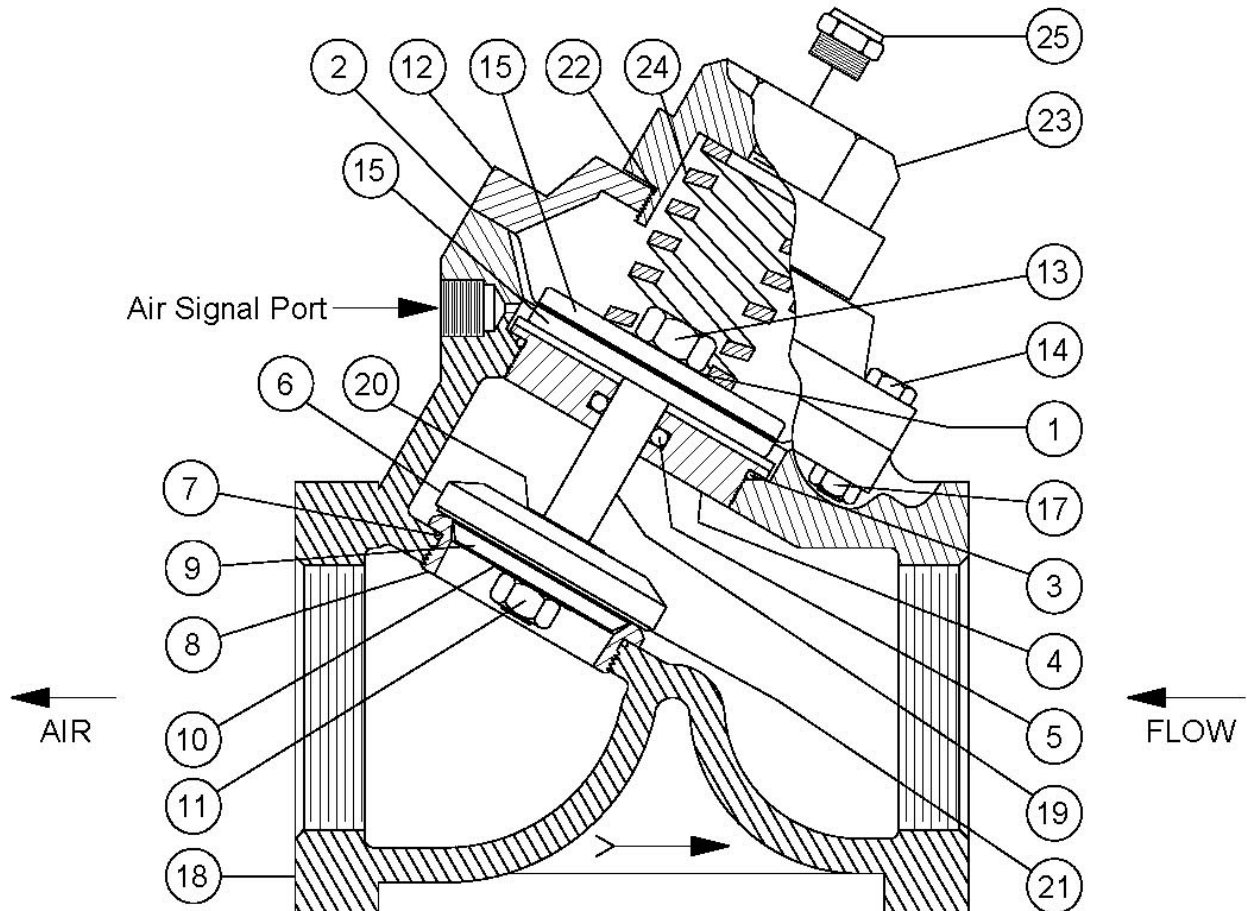

* Included In Replacement Parts Kit

2123-109 2" Valve		
No.	Part No.	Description
	2123-009-99	Replacement Parts Kit
1.*	2123-009-01	Gasket
2.*	2123-009-02	Diaphragm
3.*	2123-009-03	O-ring
4.	2123-009-04	Retainer Bushing
5.*	2123-009-05	O-ring
6.	2123-009-06	Disk Retainer
7.*	2123-009-07	O-ring
8.	2123-009-08	Seat
9.	2123-009-09	Disc Plate
10.	"Deleted"	Lock Washer, Internal
11.*	2123-009-11	Lock Nut
12.	2123-109-12	Cap
13.*	2123-009-13	Hex Nut (w/thread lock)
14.	2123-009-14	Cap Screw
15.	2123-009-15	Diaphragm Plate
17.	2123-009-17	Lock Nut
18.	2123-009-18	Body, 2"
19.	2123-009-19	Shaft
20.*	2123-009-20	Gasket
21.*	2123-009-21	Disc
22.		Not Needed
23.	2123-109-23	Spring Retainer
24.	2123-109-24	Spring
25.	2014-300	Vent, 1/8"(not included)

* Included In Replacement Parts Kit

NOTE: With spring closed valve air flow is in opposite direction from arrow on valve body.