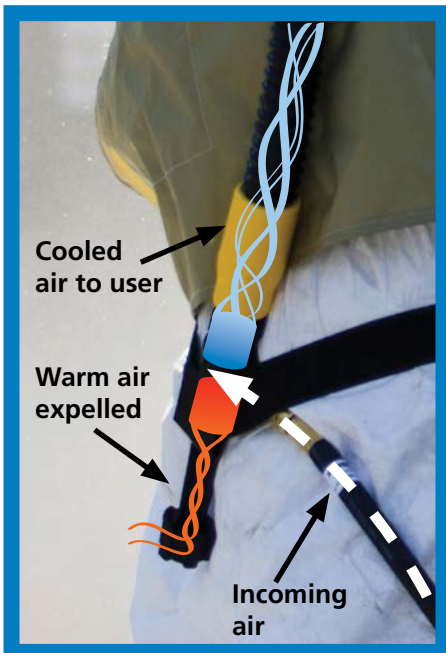

# CT Series Cool Tube

The latest innovation in climate control... the CT Cool Tube helps maintain worker comfort and maximize productivity when working in extremely hot and humid environments.

## Features

- 32° of cooling\*
- Cools more than any other competitor product on the market
- Lightweight and comfortable, weighing 3.8 ounces
- Made from durable lightweight polymer
- Exhaust filter protects against paint overspray and extends product life
- Optional DynaSwivel fitting for greater mobility
- Directs hot air away from the body

\* Lab chamber testing proves cooling of 45 degrees at tube; 32 degrees at users head

## Cool Tube

The AC1000 Series features an adjustable airflow control valve that allows the user to adjust the incoming air temperature to a level best suited to individual comfort.