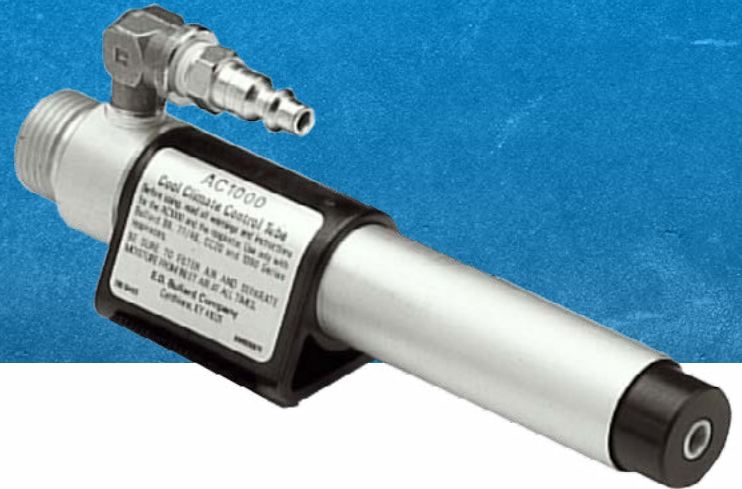

# CT Series Cool Tube

The latest innovation in climate control... the CT Cool Tube helps maintain worker comfort and maximize productivity when working in extremely hot and humid environments.

## Features

- 32° of cooling\*
- Cools more than any other competitor product on the market
- Lightweight and comfortable, weighing 3.8 ounces
- Made from durable lightweight polymer
- Exhaust filter protects against paint overspray and extends product life
- Optional DynaSwivel fitting for greater mobility
- Directs hot air away from the body

\* Lab chamber testing proves cooling of 45 degrees at tube; 32 degrees at users head

## Cool Tube

The AC1000 Series features an adjustable airflow control valve that allows the user to adjust the incoming air temperature to a level best suited to individual comfort.