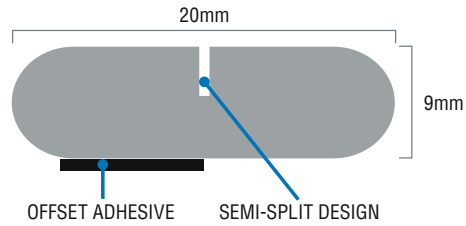

AVAILABILITY

DESCRIPTION	662610-	CASE
Stand	89208	1

POLYCOATED BLUE MASKING PAPER

Blue polycoated masking paper protects against bleed-through and provides good protection from overspray.

AVAILABILITY

DESCRIPTION	6" 076607-	12" 076607-	18" 076607-	24" 076607-	36" 076607-	CASE
750'	05482	—	—	—	—	6
750'	—	05479	—	—	—	3
750'	—	—	05480	—	—	2
750'	—	—	—	—	05481	1
1000' (taped roll)	—	636425- 77012	636425- 77018	636425- 77024	636425- 77036	636425- 1

PREMIUM MASKING TAPE

FOAM MASKING TAPE

PREMIUM (20mm)

- Apply to fixed or moving parts
- Offset adhesive keeps adhesive away from the paint edge
- Semi-split design conforms easily to most apertures without rolling to ensure a smooth paint edge
- Continuous roll that does not distort when torn

STANDARD (13mm)

- Apply to fixed parts
- Reduce masking time

AVAILABILITY

DESCRIPTION	13mm (1/2") 662544-	20mm (3/4") 662544-	CASE
50m Roll	70735	70746	1

PREMIUM PERFORATED TRIM TAPE

Trim masking tape is designed to lift the molding from the surface to be painted to allow paint coverage under the molding. This tape works well on flush mount windshield, sidelight and back glass moldings. It is perforated for easy tear-off and is flexible to follow contours and tight curves.