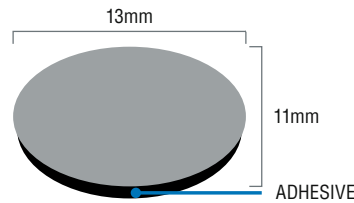

PREMIUM MASKING TAPE

FOAM MASKING TAPE

PREMIUM (20mm)

- Apply to fixed or moving parts
- Offset adhesive keeps adhesive away from the paint edge
- Semi-split design conforms easily to most apertures without rolling to ensure a smooth paint edge
- Continuous roll that does not distort when torn

STANDARD (13mm)

- Apply to fixed parts
- Reduce masking time

AVAILABILITY

DESCRIPTION	13mm (1/2") 662544-	20mm (3/4") 662544-	CASE
50m Roll	70735	70746	1

PREMIUM PERFORATED TRIM TAPE

Trim masking tape is designed to lift the molding from the surface to be painted to allow paint coverage under the molding. This tape works well on flush mount windshield, sidelight and back glass moldings. It is perforated for easy tear-off and is flexible to follow contours and tight curves.