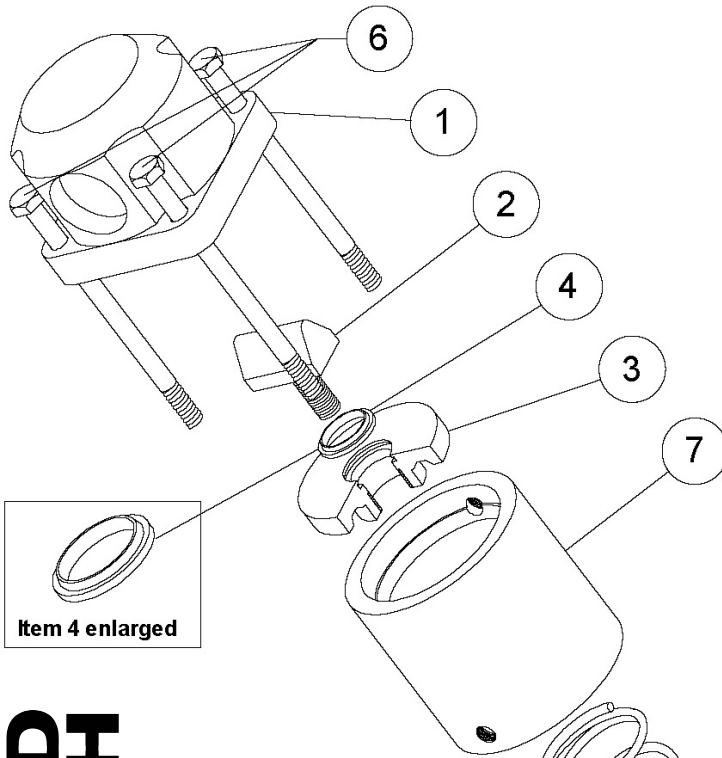

9.6 Combo Valve

No.	Part No.	Description
	2223-000	Combo Valve
	2223-000-99	Replacement Part Kit
1.	2223-000-01	Cap
2.	2223-000-02	Pinch Ram
3.	2223-000-03	Upper Rod Guide
4. *	2223-000-04	Seal (Upper Rod)
5.	2223-000-05	Spring
6.	7010-507-15	Bolt, 3/8" x 6"
7.	2223-000-07	Cylinder
8. *	2223-000-08	O-ring (Shaft)
9. *	2223-000-09	Snap Ring
10. *	2223-000-10	Seal (Lower Rod)
11.	2223-000-11	Piston
12.	2223-000-12	Shaft
13. *	2223-000-13	Piston Seal
14.	7017-507-01	Nut, 3/8"
15.	2223-000-15	Lower Rod Guide
16. *	2223-000-16	O-ring (Lower Rod Guide)
17.	2223-000-17	Base
18. **	2223-000-18	Valve Plug Assembly
19.	2014-300	Vent, 1/8"
20.	4203-500-00	90° Swivel, 1/8" x 1/8"
21.	4203-502-02	90° Swivel, 1/4" x 1/4"
* Included in replacement part kit		
+ Includes plug, (2)o-rings, washer and nut		